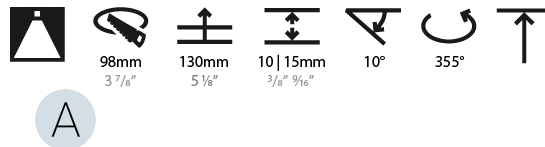

OPTICAL

Reflector°: 10
 Adjustability: Rotational 355°; Tilt 10°

RATINGS AND CERTIFICATIONS

Certified By: Certified for North American Standards
 IP rating: IP54

112mm 4 7/16"

Ø 95mm 3 3/4"

Ø 107mm 4 3/16"

BIONIQ ROUND SEMI ADJUSTABLE RECESSED